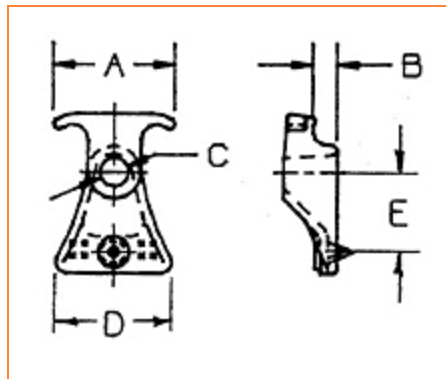

## Part # P151X, Guy Hook Attachments

Guy Hooks are cast from high strength malleable or ductile iron. They provide an efficient and economical attachment for down guys. They are available in three styles. The integral spur style features spurs and teeth in the lower base to resist downslotting of the attachment. The lag screw style provides a hole in the lower base to secure the attachment from movement. The “hook only” style provides an economical attachment for light duty, 0° to 30° span applications. Hot dip galvanized.

### Specifications

**Overall Height (in.)** 3-3/4

**Mtg. Hole Dimension A (in.)** 2-7/8

<b>Mtg. Hole Dimension B (in.)</b>	1/2
<b>Mtg. Hole Dimension C (in.)</b>	11/16
<b>Mtg. Hole Dimension D (in.)</b>	2-3/4
<b>Mtg. Hole Dimension E (in.)</b>	1-7/8
<b>Thim. Diameter (in.)</b>	1-1/4
<b>Note</b>	REA Accepted